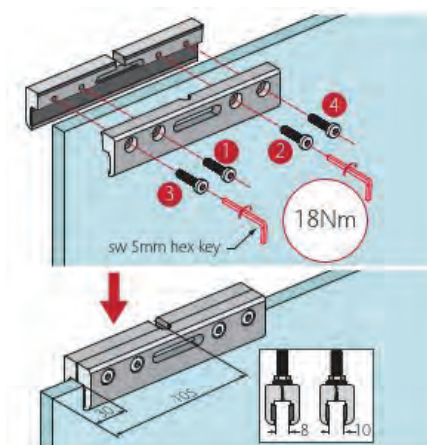

ΕΞΥΠΝΗ ΣΥΡΟΜΕΝΗ ΜΑΓΝΗΤΙΚΗ ΓΥΑΛΙΝΗ ΠΟΡΤΑ

Smart Magnetic Sliding Door

GRI Σφιγκτήρες συγκράτησης κρυστάλλου.

ENI Glass clamps.

GRI Δυνατότητα ανάρτησης σε οροφή είτε μετωπικά.

ENI Ceiling or wall mounting.

W ≥30mm
G 8-10mm